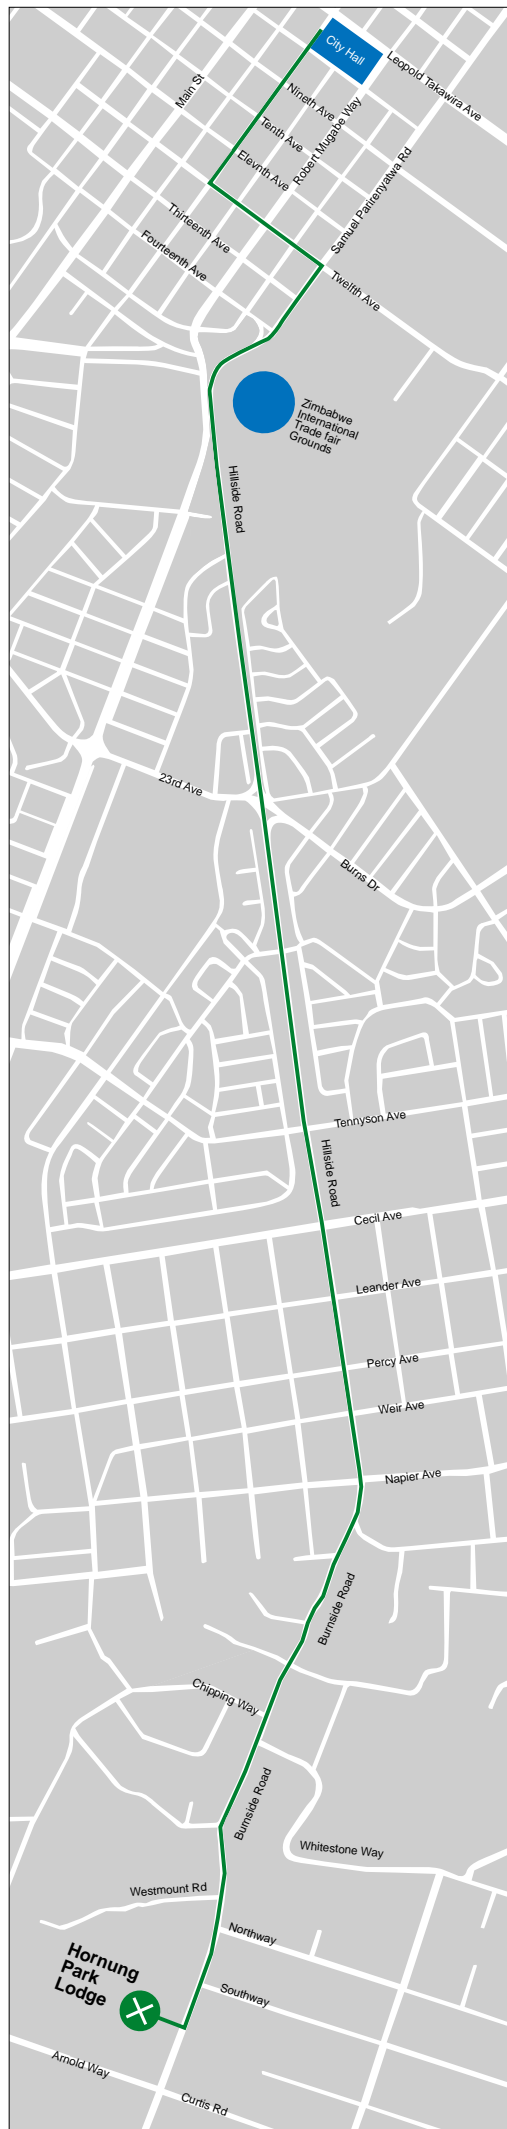

Hornung Park Lodge

DIRECTIONS AND MAP

From city center head to Twelfth Avenue (all avenues run parallel to each other). When entering Twelfth Avenue turn left and continue to Samuel Parirenyatwa Road where you turn right.

Continue along Samuel Parirenyatwa Road, past the Zimbabwe International Trade Fair Showgrounds.

You are now on the Hillside Road. Continue past Bradfield Shopping Centre (on your left). Keep going straight. You will cross Cecil Avenue where the Hillside Road becomes the Burnside Road.

Keep an eye out for Northway followed by Southway. Shortly after you will see the Hornung Park Lodge sign on your right. Turn right along the narrow road to the gate.

79 Burnside Road
Burnside
Bulawayo
Zimbabwe
Tel : 00-263-9-246868
Tel : 00-263-9-241211